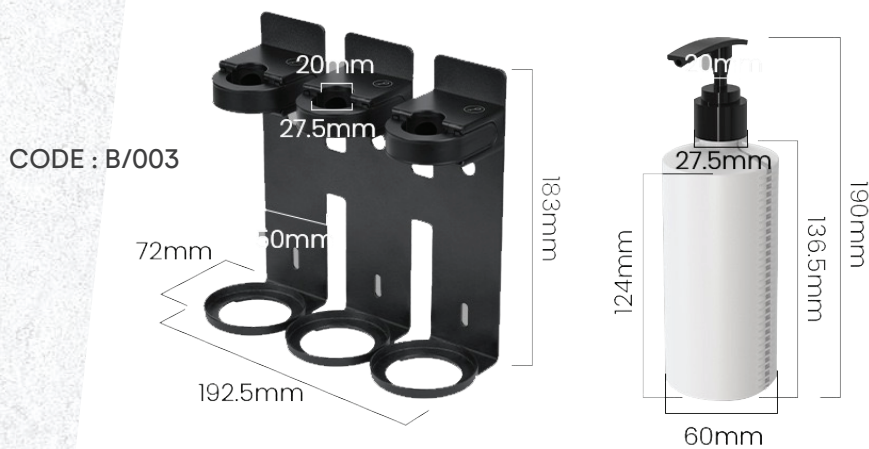

BRACKET

The regular size is recommended to be used with a 300ml bottle. The height can be customized. Please consult customer service for details.

PRODUCT NAME : BRACKET

PRODUCT MATERIAL

Lock: ABS plastic
Back plate: 304 stainless steel