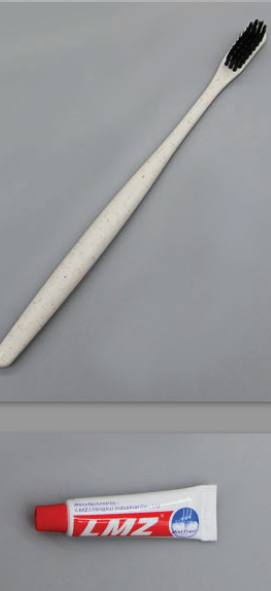

DRY AMENITIES