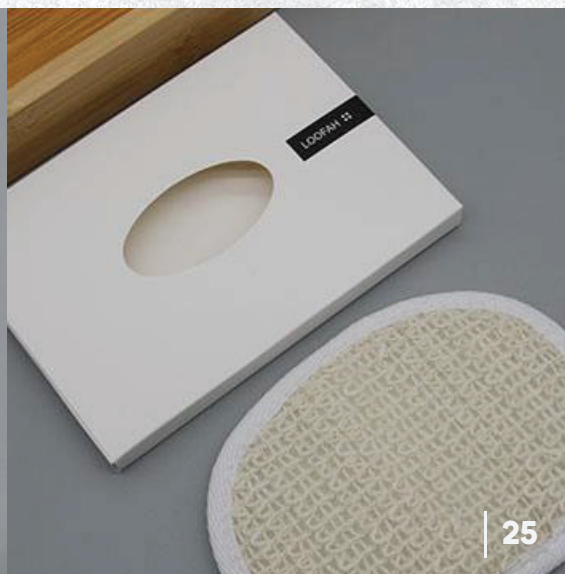

DRY AMENITIES

Our supply offers a comprehensive range of dry amenities to enhance the comfort and convenience of your guests' stay.

From essential sewing kits for quick fixes to discreet sanitary bags and all-encompassing vanity kits and many more, each product is designed with the discerning traveler in mind.